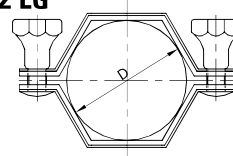

**TUBO
PIPE
TUBE
TUBO**

TL

DN	D	Sp.	gr
1/4"	13,5	1,65	490
3/8"	17,2	1,65	640
1/2"	21,3	1,65	810
3/4"	26,9	1,65	1.040
1"	33,7	1,65	1.320
1 1/4"	42,4	1,65	1.680
1 1/2"	48,3	1,65	1.930
2"	60,3	2	2.920
2 1/2"	76,1	2	3.710
3"	88,9	2	4.350

**REGGITUBO EL.
PIPE HANGER PE.
COLLIER BL.
ABRAZADERA EL.**

092 LD

DN	D	gr
1/4"	13,5	50
3/8"	17,2	70
1/2"	21,3	100
3/4"	26,9	120
1"	33,7	130
1 1/4"	42,4	140
1 1/2"	48,3	160
2"	60,3	180
2 1/2"	76,1	220
3"	88,9	240

**REGGITUBO EL.
PIPE HANGER PE.
COLLIER BL.
ABRAZADERA EL.**

092 LG

DN	D	gr
1/4"	13,5	50
3/8"	17,2	70
1/2"	21,3	100
3/4"	26,9	120
1"	33,7	130
1 1/4"	42,4	140
1 1/2"	48,3	160
2"	60,3	180
2 1/2"	76,1	220
3"	88,9	240

**MORSETTO DOPPIO
HEAVY DUTY CLAMP
COLLIER CLAMP
ABRAZADERA**

K12 I

DN	A	E	L	gr
1/8"	38,0	53,0	34,5	120
1/4"	38,0	53,0	34,5	120
3/8"	38,0	53,0	34,5	120
1/2"	38,0	53,0	34,5	220
3/4"	53,4	53,0	43,0	220
1"	53,4	53,0	43,0	220
1 1/4"	53,4	53,0	43,0	220
1 1/2"	67,0	53,0	50,0	260
2"	80,4	53,0	56,5	330
2 1/2"	94,0	53,0	65,0	400
3"	110,0	53,0	73,0	500