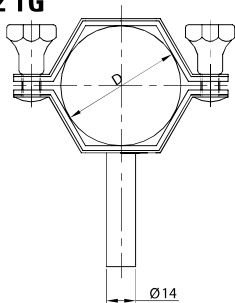

**REGG. TRONCHETTO
STUB PIPE HANGER
COLLIER FOURREAU
ABR. ESPARRAGO**

092 TG

DN	D	gr
1/4"	13,5	70
3/8"	17,2	90
1/2"	21,3	120
3/4"	26,9	140
1"	33,7	150
1 1/4"	42,4	160
1 1/2"	48,3	180
2"	60,3	220
2 1/2"	76,1	240
3"	88,9	260