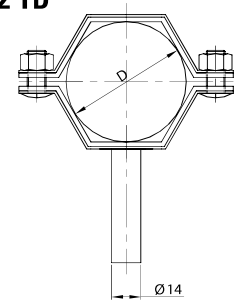

**REGG. TRONCHETTO
STUB PIPE HANGER
COLLIER FOURREAU
ABR. ESPARRAGO**

092 TD

DN	D	gr
1/4"	13,5	70
3/8"	17,2	90
1/2"	21,3	120
3/4"	26,9	140
1"	33,7	150
1 1/4"	42,4	160
1 1/2"	48,3	180
2"	60,3	200
2 1/2"	76,1	240
3"	88,9	260