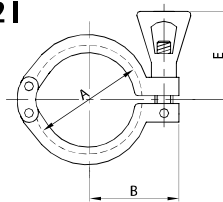

**REGG. TRONCHETTO
STUB PIPE HANGER
COLLIER FOURREAU
ABR. ESPARRAGO**

092 TD

DN	D	gr
1/4"	13,5	70
3/8"	17,2	90
1/2"	21,3	120
3/4"	26,9	140
1"	33,7	150
1 1/4"	42,4	160
1 1/2"	48,3	180
2"	60,3	200
2 1/2"	76,1	240
3"	88,9	260

**REGG. TRONCHETTO
STUB PIPE HANGER
COLLIER FOURREAU
ABR. ESPARRAGO**

092 TG

DN	D	gr
1/4"	13,5	70
3/8"	17,2	90
1/2"	21,3	120
3/4"	26,9	140
1"	33,7	150
1 1/4"	42,4	160
1 1/2"	48,3	180
2"	60,3	220
2 1/2"	76,1	240
3"	88,9	260

**MORSETTO DOPPIO
HEAVY DUTY CLAMP
COLLIER CLAMP
ABRAZADERA**

K12 I

DN	A	E	L	gr
1/8"	38,0	53,0	34,5	120
1/4"	38,0	53,0	34,5	120
3/8"	38,0	53,0	34,5	120
1/2"	38,0	53,0	34,5	220
3/4"	53,4	53,0	43,0	220
1"	53,4	53,0	43,0	220
1 1/4"	53,4	53,0	43,0	220
1 1/2"	67,0	53,0	50,0	260
2"	80,4	53,0	56,5	330
2 1/2"	94,0	53,0	65,0	400
3"	110,0	53,0	73,0	500

**MORSETTO DOPPIO
HEAVY DUTY CLAMP
COLLIER CLAMP
ABRAZADERA**

K15 I

DN	A	E	L	gr
3/4"	53,4	53,0	43,7	220
1"	53,4	53,0	43,7	220
1 1/4"	53,4	53,0	43,7	220
1 1/2"	67,0	53,0	50,5	260
2"	80,4	53,0	57,2	330
2 1/2"	94,0	53,0	64,0	400
3"	110,0	53,0	71,5	500