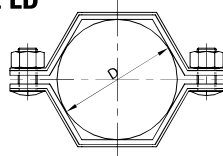

**TUBO
PIPE
TUBE
TUBO**

TL

DN	D	Sp.	gr
1/4"	13,5	1,65	490
3/8"	17,2	1,65	640
1/2"	21,3	1,65	810
3/4"	26,9	1,65	1.040
1"	33,7	1,65	1.320
1 1/4"	42,4	1,65	1.680
1 1/2"	48,3	1,65	1.930
2"	60,3	2	2.920
2 1/2"	76,1	2	3.710
3"	88,9	2	4.350

**REGGITUBO EL.
PIPE HANGER PE.
COLLIER BL.
ABRAZADERA EL.**

092 LD

DN	D	gr
1/4"	13,5	50
3/8"	17,2	70
1/2"	21,3	100
3/4"	26,9	120
1"	33,7	130
1 1/4"	42,4	140
1 1/2"	48,3	160
2"	60,3	180
2 1/2"	76,1	220
3"	88,9	240

**MORSETTO DOPPIO
HEAVY DUTY CLAMP
COLLIER CLAMP
ABRAZADERA**

K12 I

DN	A	E	L	gr
1/8"	38,0	53,0	34,5	120
1/4"	38,0	53,0	34,5	120
3/8"	38,0	53,0	34,5	120
1/2"	38,0	53,0	34,5	220
3/4"	53,4	53,0	43,0	220
1"	53,4	53,0	43,0	220
1 1/4"	53,4	53,0	43,0	220
1 1/2"	67,0	53,0	50,0	260
2"	80,4	53,0	56,5	330
2 1/2"	94,0	53,0	65,0	400
3"	110,0	53,0	73,0	500

**MORSETTO DOPPIO
HEAVY DUTY CLAMP
COLLIER CLAMP
ABRAZADERA**

K15 I

DN	A	E	L	gr
3/4"	53,4	53,0	43,7	220
1"	53,4	53,0	43,7	220
1 1/4"	53,4	53,0	43,7	220
1 1/2"	67,0	53,0	50,5	260
2"	80,4	53,0	57,2	330
2 1/2"	94,0	53,0	64,0	400
3"	110,0	53,0	71,5	500