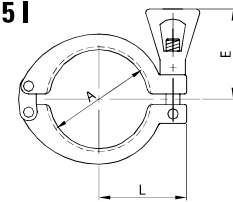

**REGG. TRONCHETTO
STUB PIPE HANGER
COLLIER FOURREAU
ABR. ESPARRAGO**

092 TG

DN	D	gr
1/4"	13,5	70
3/8"	17,2	90
1/2"	21,3	120
3/4"	26,9	140
1"	33,7	150
1 1/4"	42,4	160
1 1/2"	48,3	180
2"	60,3	220
2 1/2"	76,1	240
3"	88,9	260

**MORSETTO DOPPIO
HEAVY DUTY CLAMP
COLLIER CLAMP
ABRAZADERA**

K12 I

DN	A	E	L	gr
1/8"	38,0	53,0	34,5	120
1/4"	38,0	53,0	34,5	120
3/8"	38,0	53,0	34,5	120
1/2"	38,0	53,0	34,5	220
3/4"	53,4	53,0	43,0	220
1"	53,4	53,0	43,0	220
1 1/4"	53,4	53,0	43,0	220
1 1/2"	67,0	53,0	50,0	260
2"	80,4	53,0	56,5	330
2 1/2"	94,0	53,0	65,0	400
3"	110,0	53,0	73,0	500

**MORSETTO DOPPIO
HEAVY DUTY CLAMP
COLLIER CLAMP
ABRAZADERA**

K15 I

DN	A	E	L	gr
3/4"	53,4	53,0	43,7	220
1"	53,4	53,0	43,7	220
1 1/4"	53,4	53,0	43,7	220
1 1/2"	67,0	53,0	50,5	260
2"	80,4	53,0	57,2	330
2 1/2"	94,0	53,0	64,0	400
3"	110,0	53,0	71,5	500

**MORSETTO DOPPIO
HEAVY DUTY CLAMP
COLLIER CLAMP
ABRAZADERA**

K12 HPI

DN	A	L	gr
4"	133,0	88,0	770
5"	159,0	105,5	1.400
6"	187,0	119,5	1.700
8"	237,0	144,5	2.100